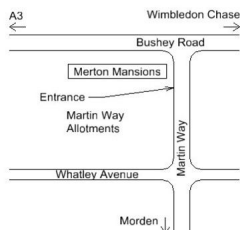

Martin Way Allotments

(Just before the junction with Bushey Road)

Annual Plant Sale

Saturday

18 May

10am to 3pm

Flowering plants, vegetable plants, garden supplies, home produce, Raffle, Refreshments
Bring along your garden tools and kitchen knives for sharpening